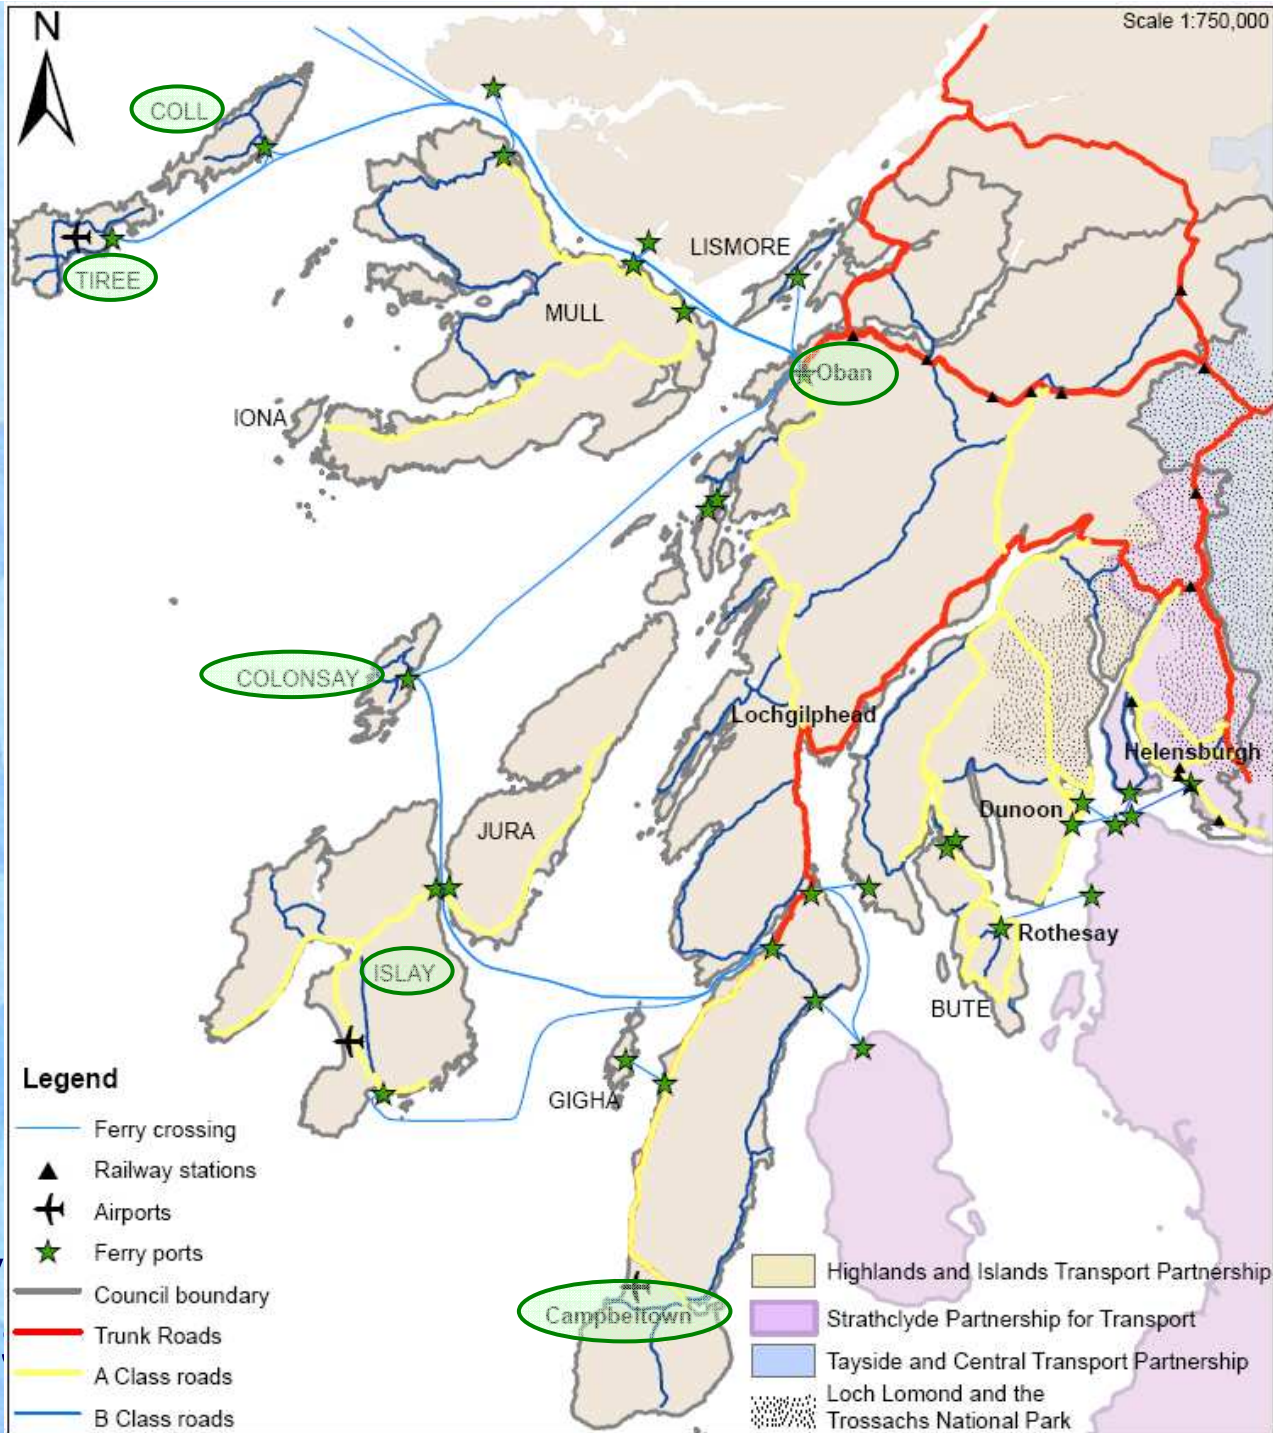

# CPMR Islands Commission Workshop on Islands Transport

## **Air Transport**

Friday 23<sup>rd</sup> November 2007  
Islesburgh, Shetland

Councillor Len Scoullar

Argyll  
in

# Current situation

- Islay, Tiree and Campbeltown